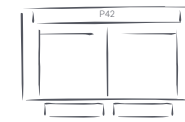

SEATING OPTIONS

P72_
 Motion Sofa w/Power 3/3
 76W 39D 42H

PC42_
 Motion Loveseat
 w/Power & Console
 68W 39D 42H

P42_
 Motion Loveseat
 w/Power
 56W 39D 42H

P0__
 Wallsaver
 Recliner w/Power
 32W 39D 42H