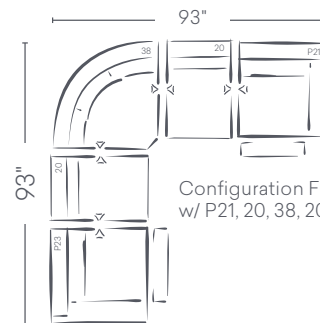

SECTIONAL OPTIONS

P23_
 LAF Motion
 Chair w/Power
 28W 41D 42H

38_
 Curved Corner
 Sectional
 64W 41D 42H

20_
 Armless Chair
 w/ Power Headrest
 24W 41D 42H

CT_
 Console Table
 12W 41D 42H

P21_
 RAF Motion
 Chair w/Power
 28W 41D 42H

P20_
 Armless Chair
 w/Power
 24W 41D 42H

SECTIONAL CONFIGURATIONS

Configuration Flips
 w/ P21, 20, 38, 20, P23

Configuration Flips
 w/ P21, 20, 38, 20, CT, P23