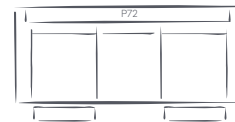

SEATING OPTIONS

P72_
 Motion Sofa w/Power 3/3
 76W 39D 42H

PC42_
 Motion Loveseat
 w/Power & Console
 68W 39D 42H

P42_
 Motion Loveseat
 w/Power
 56W 39D 42H

P0__
 Wallsaver
 Recliner w/Power
 32W 39D 42H