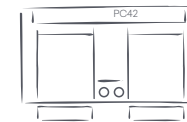

SEATING OPTIONS

P72_
 Motion Sofa w/Power 3/3
 76W 39D 42H

PC42_
 Motion Loveseat
 w/Power & Console
 68W 39D 42H

P42_
 Motion Loveseat
 w/Power
 56W 39D 42H

P0__
 Wallsaver
 Recliner w/Power
 32W 39D 42H