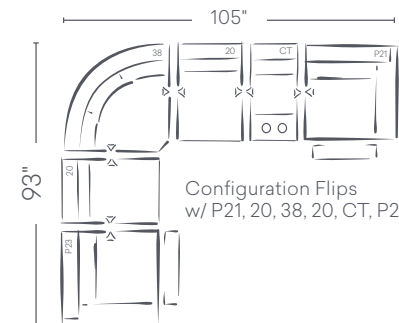

SECTIONAL OPTIONS

P23_
 LAF Motion
 Chair w/Power
 28W 41D 42H

38_
 Curved Corner
 Sectional
 64W 41D 42H

20_
 Armless Chair
 w/ Power Headrest
 24W 41D 42H

CT_
 Console Table
 12W 41D 42H

P21_
 RAF Motion
 Chair w/Power
 28W 41D 42H

P20_
 Armless Chair
 w/Power
 24W 41D 42H

SECTIONAL CONFIGURATIONS

Configuration Flips
 w/ P21, 20, 38, 20, P23

Configuration Flips
 w/ P21, 20, 38, 20, CT, P23